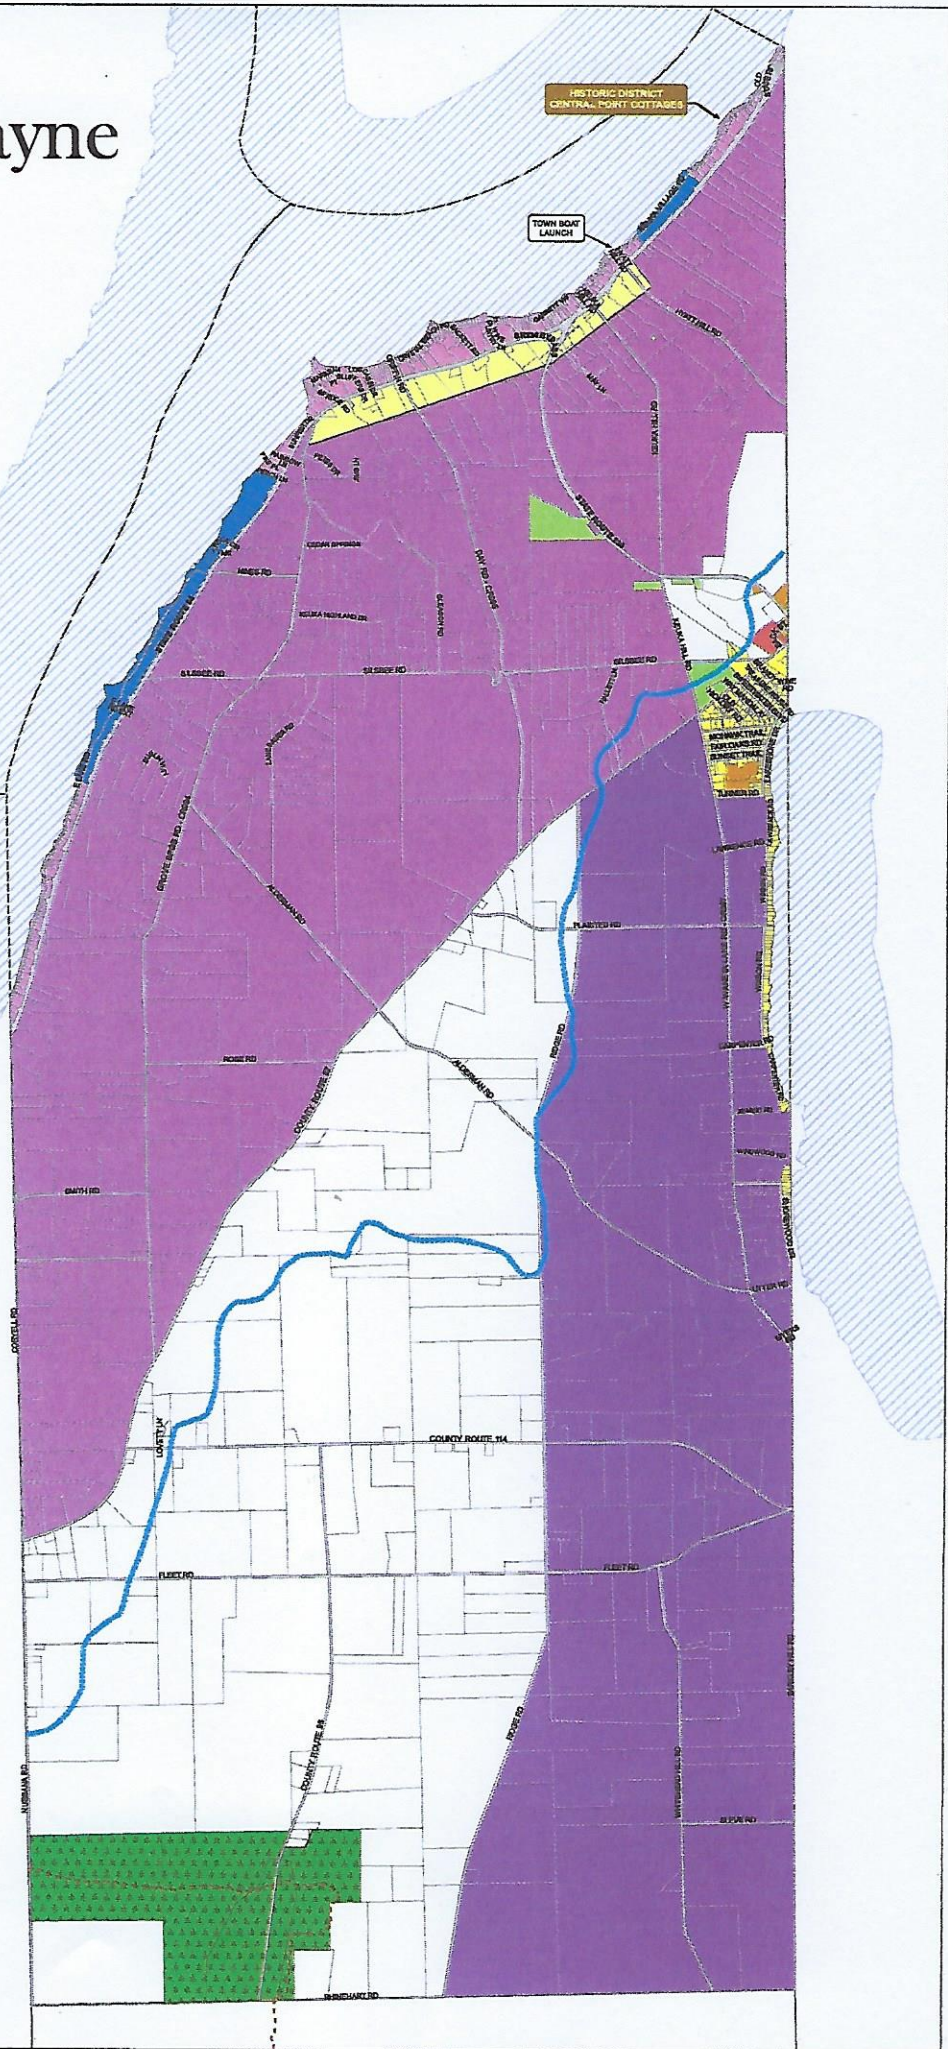

Town of Wayne

Zoning Districts

-  Agriculture
-  Hillside Conservation-1
-  Hillside Conservation-2
-  Lakeshore Residential-1
-  Lakeshore Residential-2
-  Lakeshore Residential-3
-  Industrial
-  Hamlet / Mixed Use
-  Corridor District
-  Municipal
-  Lakes
-  State Forest
-  Town Boundary
-  Watershed
-  Finger Lakes Trail

Map VIII - 2

11/02/2018