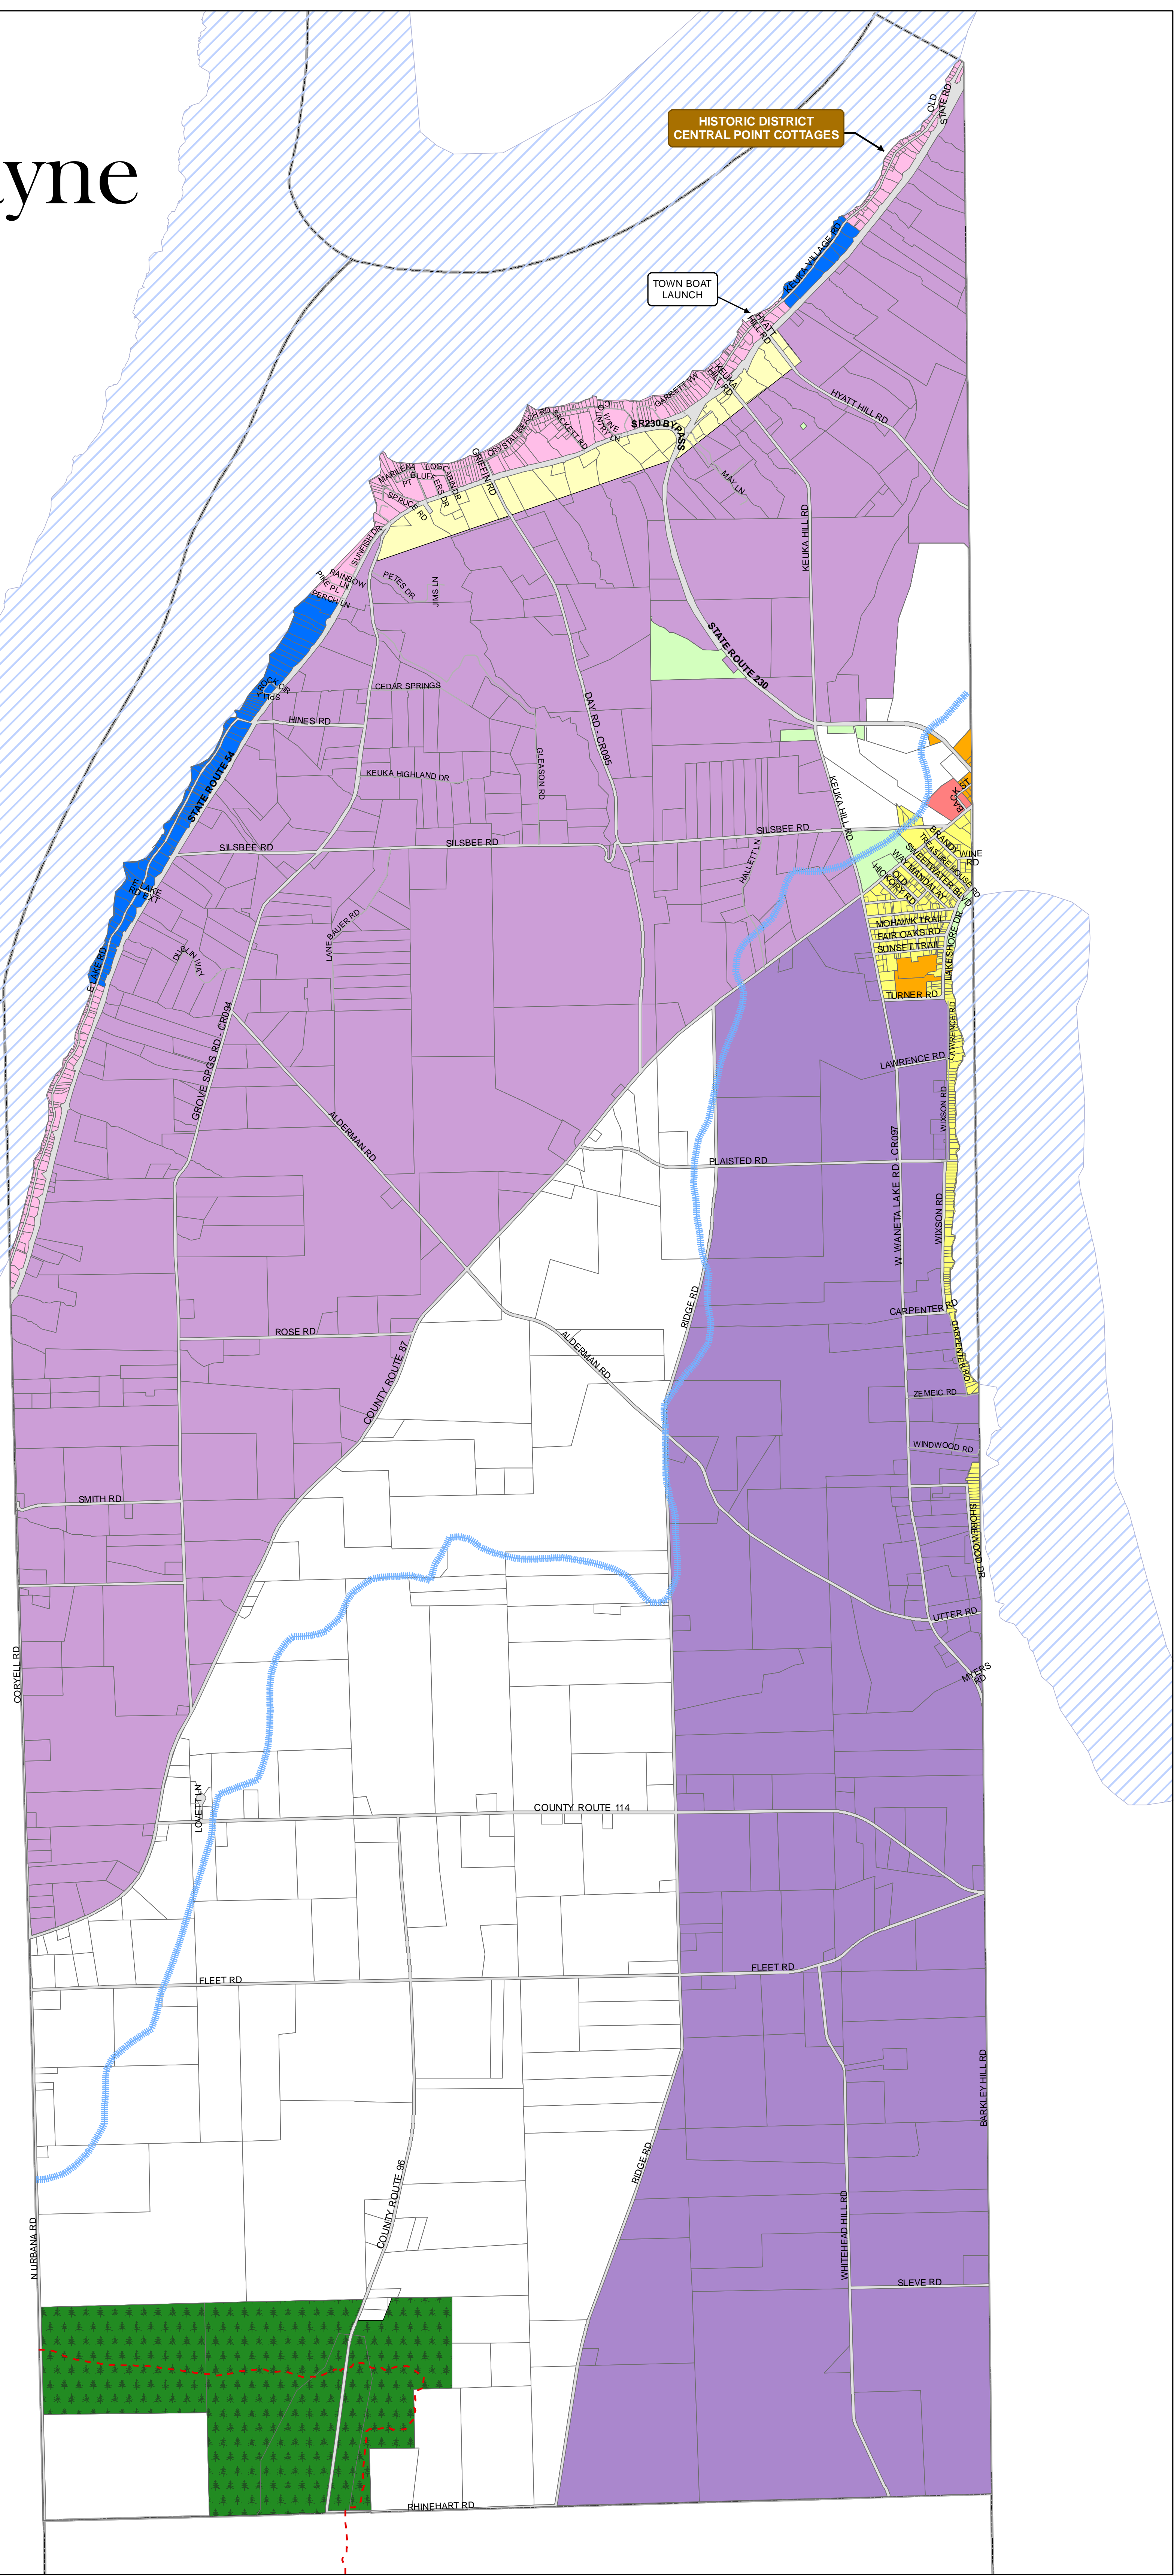

Town of Wayne

Zoning Districts

-  Agriculture
-  Hillside Conservation-1
-  Hillside Conservation-2
-  Lakeshore Residential-1
-  Lakeshore Residential-2
-  Lakeshore Residential-3
-  Industrial
-  Hamlet / Mixed Use
-  Corridor District
-  Municipal
-  Lakes
-  State Forest
-  Town Boundary
-  Watershed
-  Finger Lakes Trail

HISTORIC DISTRICT
CENTRAL POINT COTTAGES

TOWN BOAT
LAUNCH

Map VIII - 2

11/02/2018